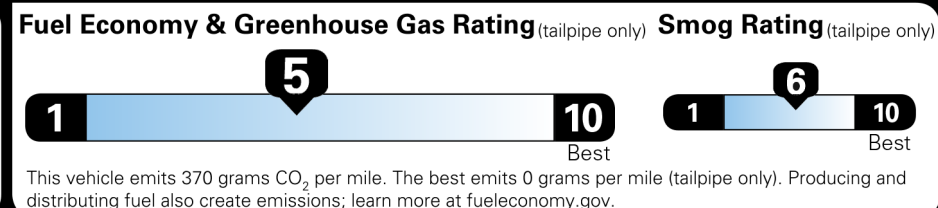

Not Original - Copy

Created on 2026-05-12 12:23:33 (UTC)

EPA DOT Fuel Economy and Environment

Gasoline Vehicle

You spend \$4,500
 more in fuel costs over 5 years compared to the average new vehicle.

Annual fuel cost \$2,600