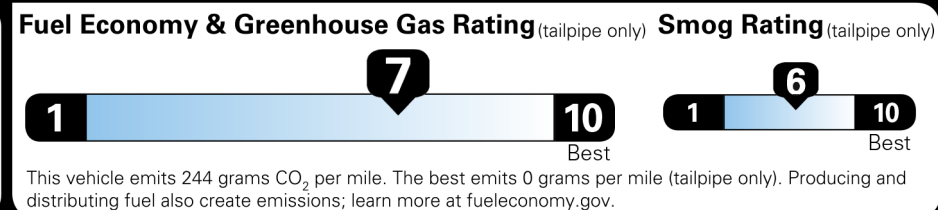

EPA DOT Fuel Economy and Environment

Gasoline Vehicle

Fuel Economy
36 MPG
Small SUVs range from 14 to 125 MPG. The best vehicle rates 146 MPGe.
37 city 34 highway
2.8 gallons per 100 miles

You spend $250
more in fuel costs over 5 years compared to the average new vehicle.

Annual fuel COST
$1,750