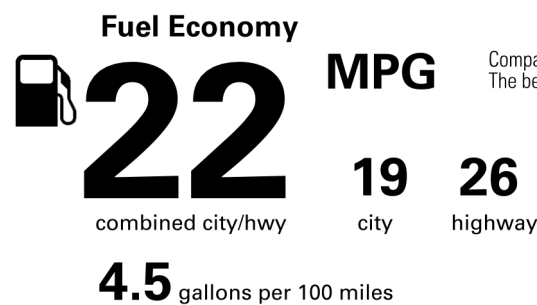

Not Original - Copy

Created on 2026-03-09 10:22:31 (UTC)

**EPA DOT Fuel Economy and Environment**

**Gasoline Vehicle**

**You spend \$5,750**  
 more in fuel costs over 5 years compared to the average new vehicle.

**Annual fuel COST**

**\$2,850**

Actual results will vary for many reasons, including driving conditions and how you drive and maintain your vehicle. The average new vehicle gets 29 MPG and costs \$8,500 to fuel over 5 years. Cost estimates are based on 15,000 miles per year at \$4.15 per gallon. MPGe is miles per gasoline gallon equivalent. Vehicle emissions are a significant cause of climate change and smog.